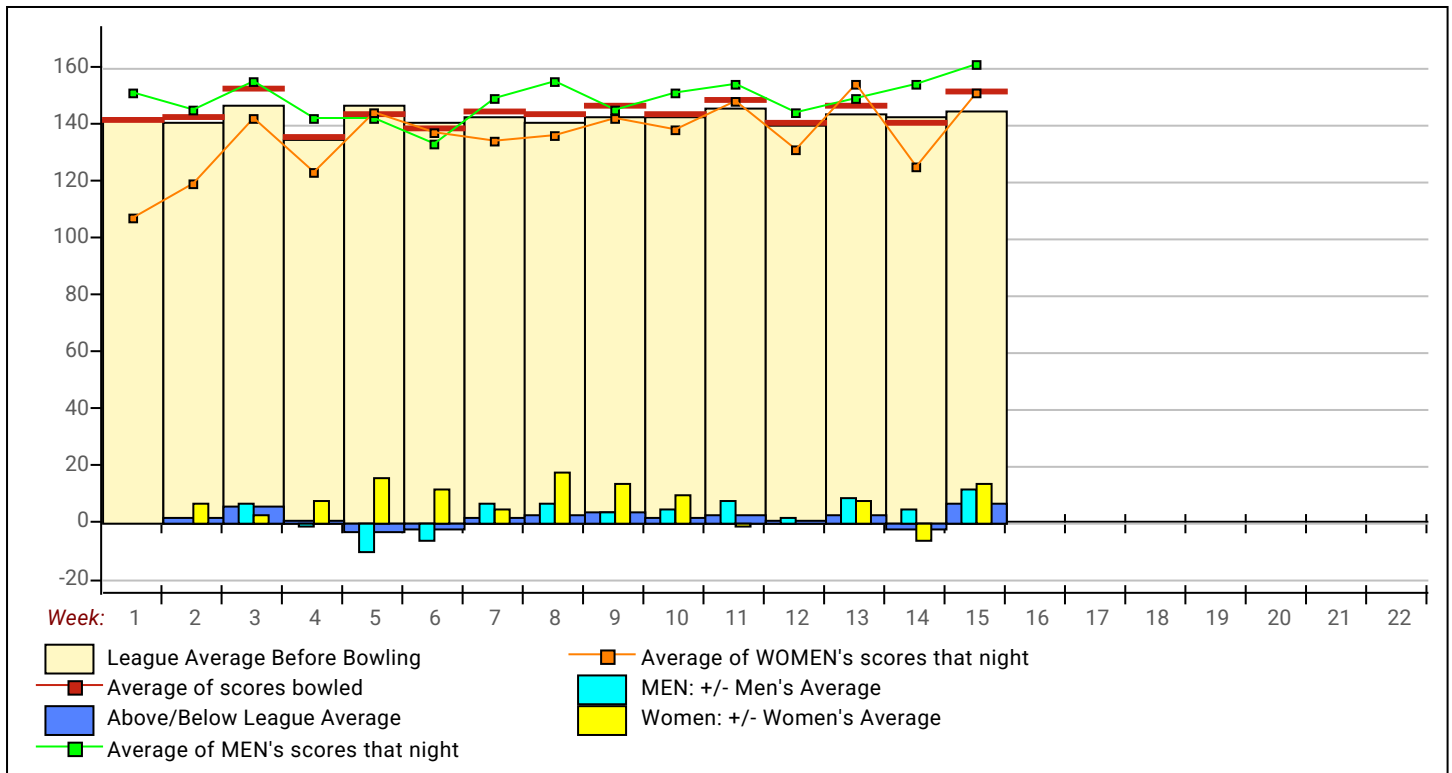

Temporary Substitutes Division 1: Division1

Men Division 1: Division1

Name	Avg HDCP		Pins Gms		High Game	High Sers	HDCP Game	HDCP Sers	-1-	-2-	-3-	Total	HDCP Total
Jess Ambler (214)	0	0	0	0	0	0						0	0
Kevin Croft (37)	166	39	1500	9	188	513	234	649				0	0
James Hemsley (642)	174	32	2449	14	213	560	244	653				0	0
Craig Newton (548)	148	55	1780	12	176	478	221	613				0	0

Women Division 1: Division1

Name	Avg HDCP		Pins Gms		High Game	High Sers	HDCP Game	HDCP Sers	-1-	-2-	-3-	Total	HDCP Total
Bev Day (405)	129	72	388	3	145	388	217	604				0	0
Jac Eggett (537)	194	14	583	3	224	583	238	625				0	0

Boys Division 1: Division1

Name	Avg HDCP		Pins Gms		High Game	High Sers	HDCP Game	HDCP Sers	-1-	-2-	-3-	Total	HDCP Total
Russell Day (441)	222	0	667	3	246	667	246	667				0	0
Leo Jackson (498)	94	104	283	3	108	283	212	595				0	0
Josh Newton (547)	165	40	497	3	176	497	216	617				0	0

League Average Week-by-Week