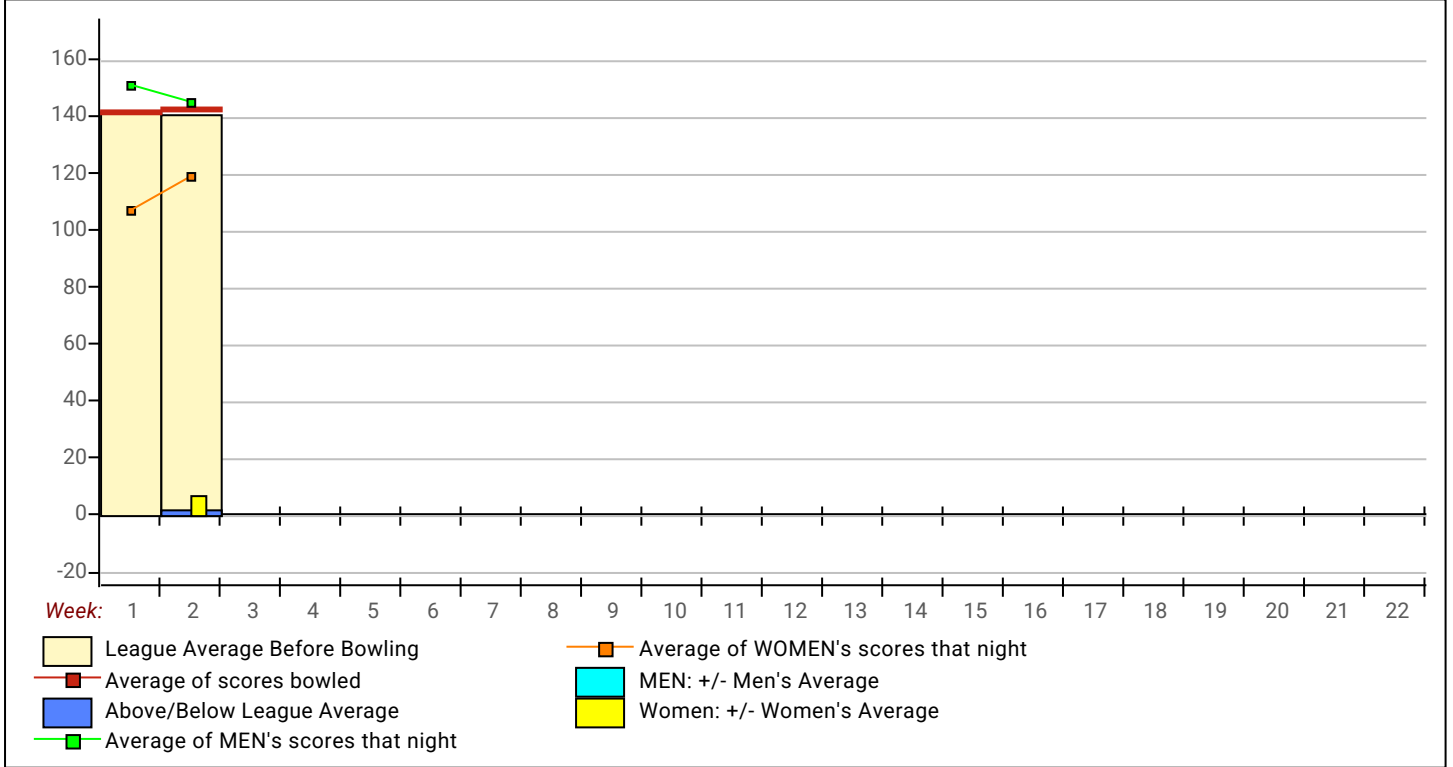

Bowling		Name	Avg HDCP	Pins	Gms	To Raise Avg +1	To Drop Avg -1	-1-	-2-	-3-	Total	HDCP	
ID #	Hand											Total	
11 - Got any Grapes?													
17		Craig Stolworthy (508)	179	27	1077	6	543	533	191	180	148	519	582
18		Ellie Holmes (499)	153	51	920	6	466	456	145	147	145	437	569
12 - Galaxy Defenders													
3		Paul Johnson (646)	132	70	792	6	405	395	142	141	143	426	663
4		William Johnson (451)	130	72	780	6	399	389	125	113	123	361	550

League Average Week-by-Week