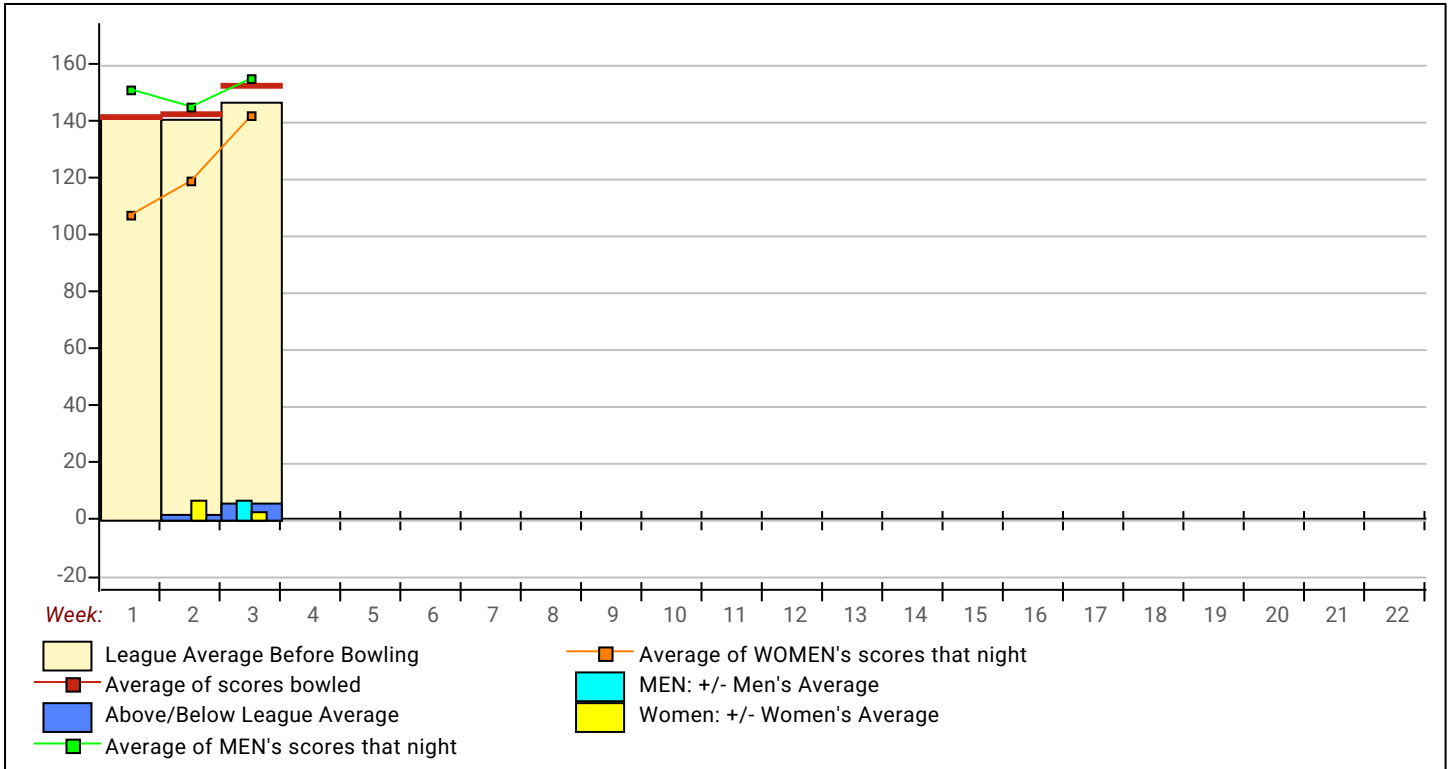

Bowling		Name	Avg HDCP		Pins Gms	To Raise		To Drop		-1-	-2-	-3-	Total	HDCP Total
ID #	Hand		Avg	HDCP		Avg +1	Avg -1							
10 - OJ's														
2		Oscar Jollands (440)	126	75	1139	9	385	372	120	141	149	410	650	
1		Jill Musgrave (331)	133	69	1201	9	407	394	176	136	120	432	651	
11 - Got any Grapes?														
17		Craig Stolworthy (508)	181	26	1633	9	551	538	168	166	222	556	637	
18		Ellie Holmes (499)	151	53	1363	9	461	448	170	141	132	443	596	
12 - Galaxy Defenders														
3		Paul Johnson (646)	130	72	1172	9	400	387	129	118	133	380	590	
4		William Johnson (451)	143	60	1289	9	439	426	157	156	196	509	725	

League Average Week-by-Week