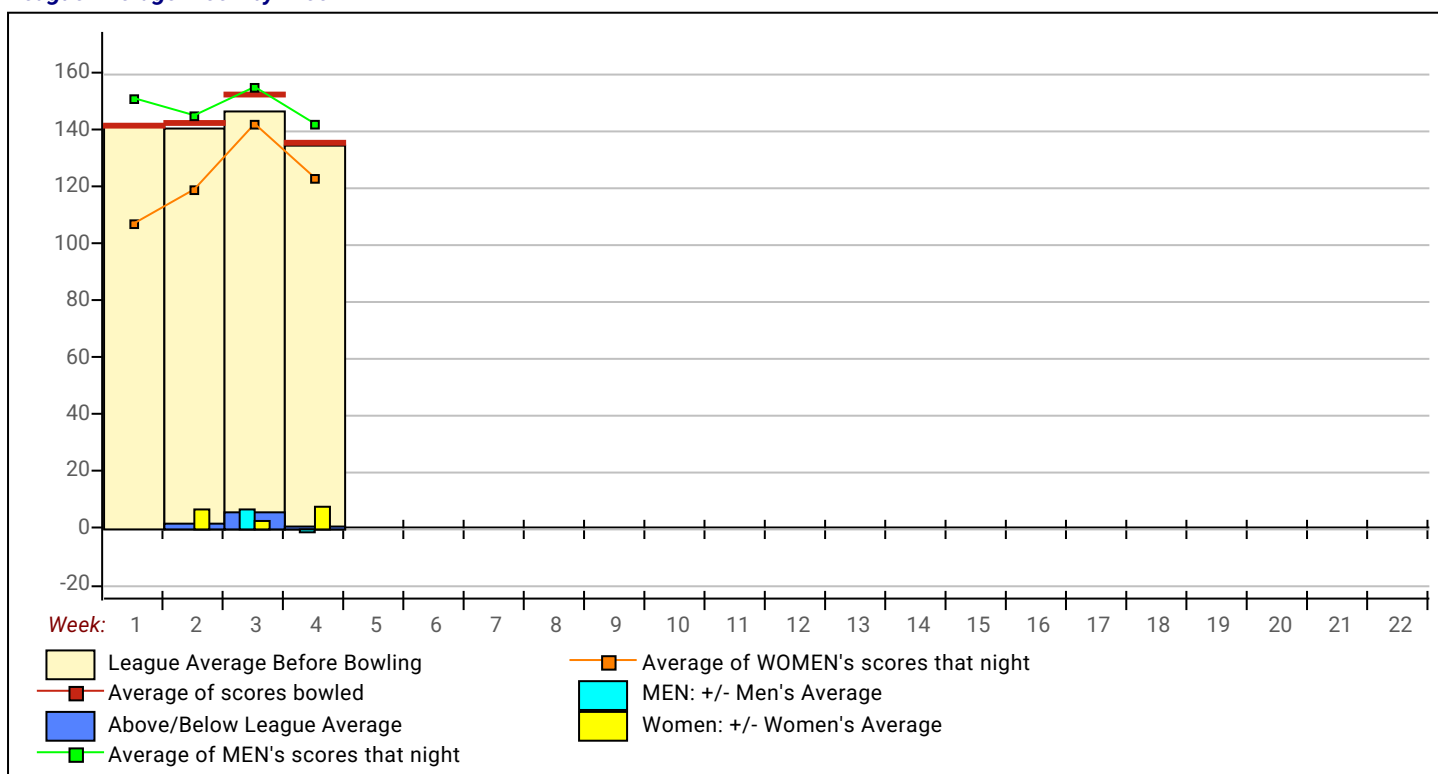

Bowling					To Raise	To Drop				HDCP			
ID #	Hand	Name	Avg HDCP	Pins	Gms	Avg +1	Avg -1	-1-	-2-	-3-	Total	Total	
11 - Got any Grapes?													
17		Craig Stolworthy (508)	182	25	2188	12	557	541	170	152	233	555	633
18		Ellie Holmes (499)	147	56	1766	12	454	438	144	125	134	403	562
12 - Galaxy Defenders													
3		Paul Johnson (646)	139	63	1675	12	425	409	180	158	165	503	719
4		William Johnson (451)	139	63	1678	12	422	406	120	163	106	389	569

Temporary Substitutes Division 1: Division1

Men Division 1: Division1

Name	Avg HDCP		Pins		Gms	High Game	High Sers	HDCP Game	HDCP Sers	-1-	-2-	-3-	Total	HDCP Total
Jess Ambler (214)	0	0	0	0	0	0	0						0	0
Craig Newton (548)	158	46	949	6	176	478	221	613	157	139	175	471	606	

Boys Division 1: Division1

Name	Avg HDCP		Pins		Gms	High Game	High Sers	HDCP Game	HDCP Sers	-1-	-2-	-3-	Total	HDCP Total
Leo Jackson (498)	94	104	283	3	108	283	212	595	108	82	93	283	595	

League Average Week-by-Week