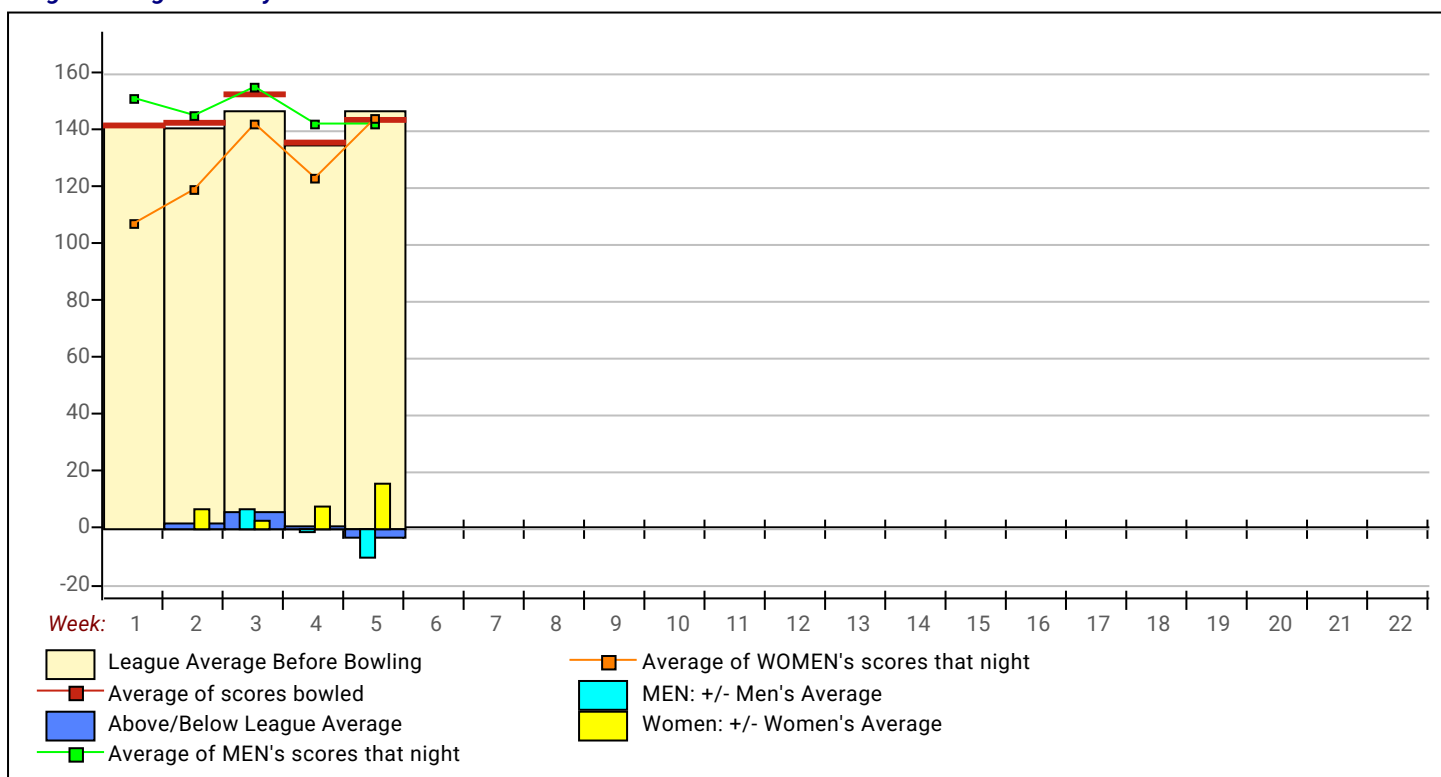

Bowling					To Raise	To Drop				HDCP			
ID #	Hand	Name	Avg HDCP	Pins	Gms	Avg +1	Avg -1	-1-	-2-	-3-	Total	Total	
11 - Got any Grapes?													
17		Craig Stolworthy (508)	178	28	2674	15	548	529	137	172	177	486	561
18		Ellie Holmes (499)	144	59	2171	15	439	420	155	104	146	405	573
12 - Galaxy Defenders													
3		Paul Johnson (646)	133	69	2006	15	406	387	73	142	116	331	520
4		William Johnson (451)	144	59	2162	15	448	429	144	140	200	484	673

Temporary Substitutes Division 1: Division1

Men Division 1: Division1

Name	Avg HDCP		Pins		Gms	High Game	High Sers	HDCP Game	HDCP Sers	-1-	-2-	-3-	Total	HDCP Total
Jess Ambler (214)	0	0	0	0	0	0	0						0	0
Kevin Croft (37)	158	46	476	3	169	476	215	614	169	140	167	476	614	
Craig Newton (548)	153	51	1381	9	176	478	221	613	150	135	147	432	570	

Boys Division 1: Division1

Name	Avg HDCP		Pins		Gms	High Game	High Sers	HDCP Game	HDCP Sers	-1-	-2-	-3-	Total	HDCP Total
Leo Jackson (498)	94	104	283	3	108	283	212	595					0	0

League Average Week-by-Week