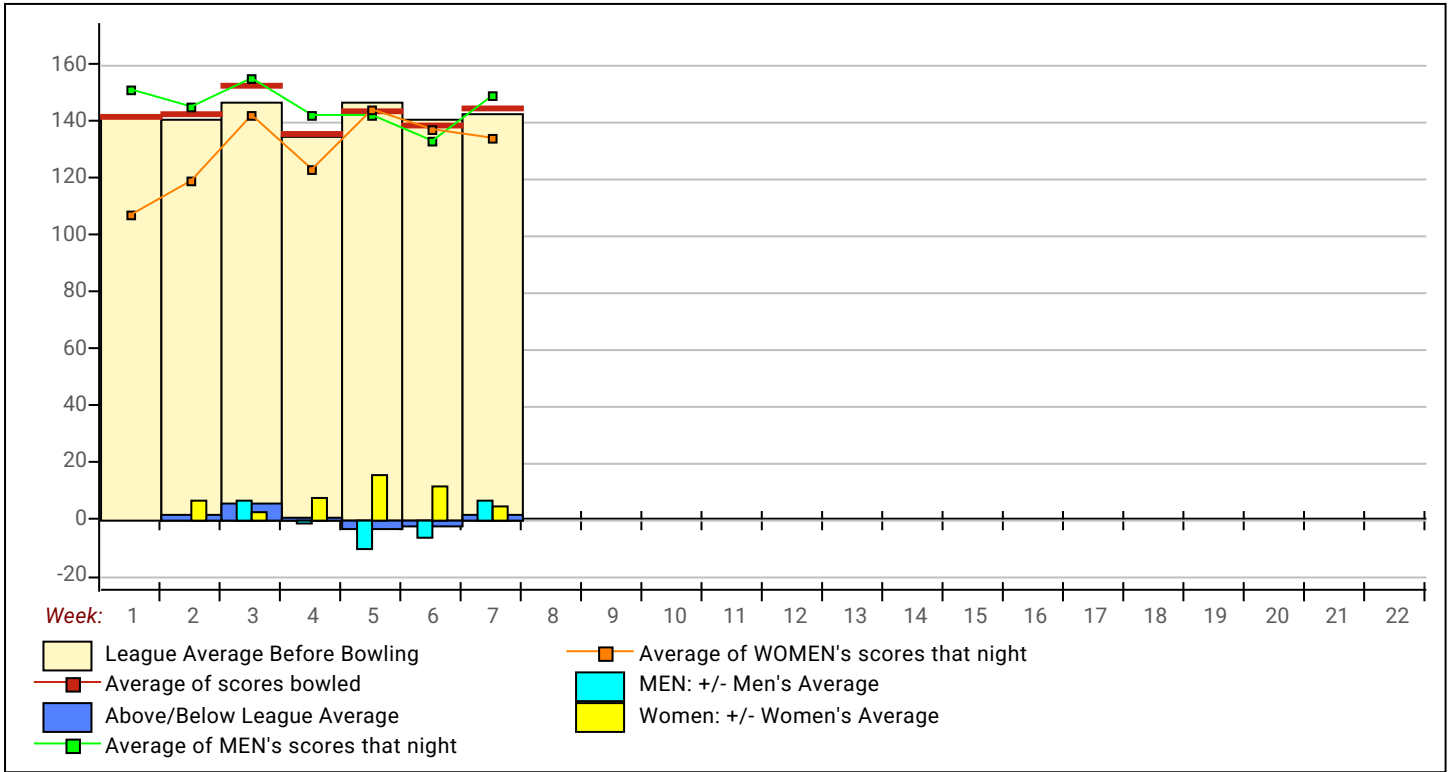

Bowling			Avg HDCP		Pins Gms		To Raise	To Drop				HDCP	
ID #	Hand	Name					Avg +1	Avg -1	-1-	-2-	-3-	Total	Total
12 - Galaxy Defenders													
3		Paul Johnson (646)	136	66	2862	21	426	401	167	160	116	443	647
4		William Johnson (451)	142	61	2992	21	440	415	135	118	132	385	562

Temporary Substitutes Division 1: Division1

Men Division 1: Division1

Name	Avg HDCP		Pins Gms		High Game	High Sers	HDCP Game	HDCP Sers	-1-	-2-	-3-	Total	HDCP Total
Jess Ambler (214)	0	0	0	0	0	0						0	0
Kevin Croft (37)	158	46	476	3	169	476	215	614				0	0
Craig Newton (548)	148	55	1780	12	176	478	221	613				0	0

Women Division 1: Division1

Name	Avg HDCP		Pins Gms		High Game	High Sers	HDCP Game	HDCP Sers	-1-	-2-	-3-	Total	HDCP Total
Bev Day (405)	129	72	388	3	145	388	217	604				0	0

Boys Division 1: Division1

Name	Avg HDCP		Pins Gms		High Game	High Sers	HDCP Game	HDCP Sers	-1-	-2-	-3-	Total	HDCP Total
Leo Jackson (498)	94	104	283	3	108	283	212	595				0	0

League Average Week-by-Week