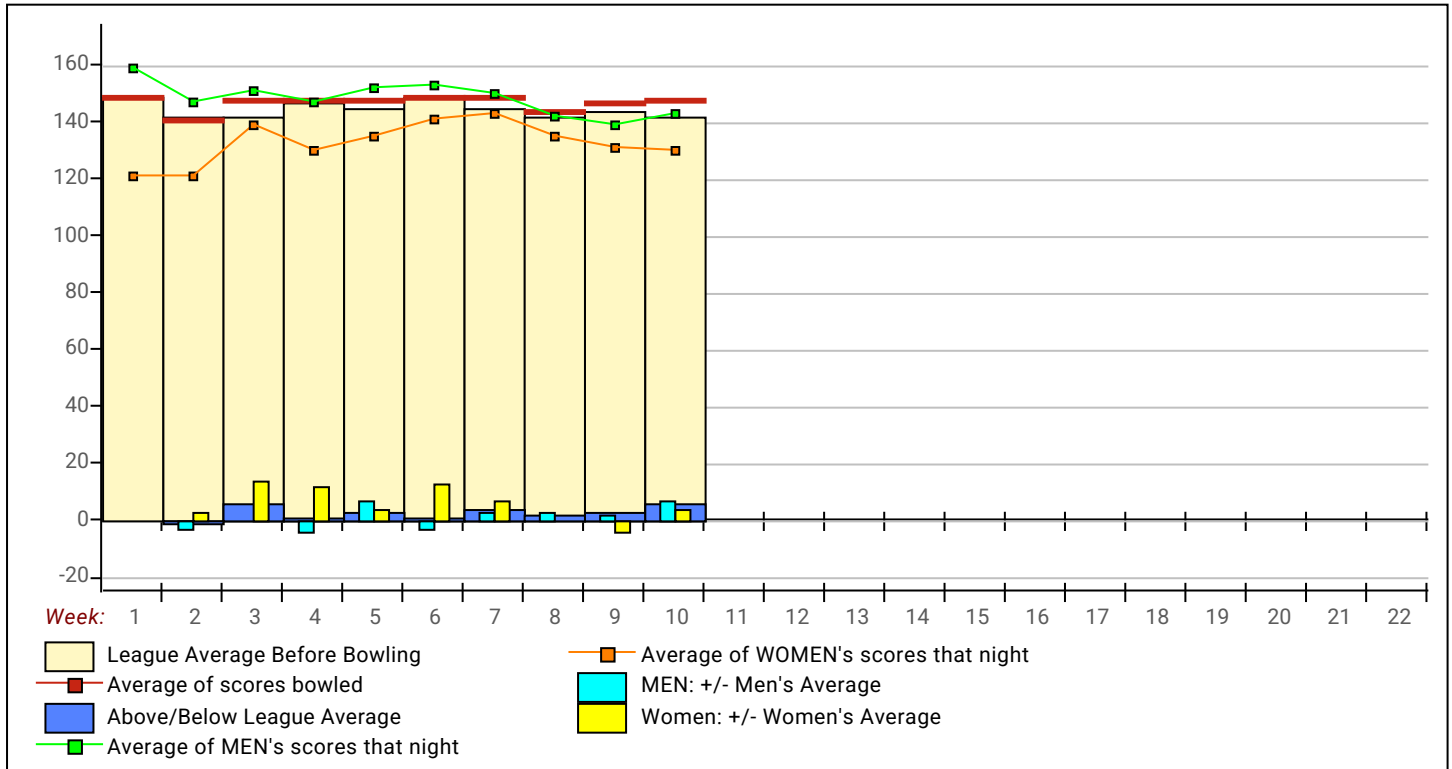

Bowling						To Raise	To Drop				HDCP		
ID #	Hand	Name	Avg HDCP	Pins	Gms	Avg +1	Avg -1	-1-	-2-	-3-	Total	Total	
11 - Split Happens													
61		Josh Newton (547)	148	55	3110	21	466	441	176	163	161	500	674
59		Craig Newton (548)	152	52	914	6	463	453	167	150	174	491	677
20		Dawn Eggett (612)	155	49	3258	21	486	461				0	0
23		Leo Jackson (498)	90	108	542	6	277	267				0	0

12 - BYE

Temporary Substitutes Division 1: Division1

Men Division 1: Division1

Name	Avg HDCP		Pins		Gms	High Game	High Sers	HDCP Game	HDCP Sers	-1-	-2-	-3-	Total	HDCP Total
Jess Ambler (214)	187	20	1124	6	221	568	243	634					0	0
Kevin Croft (37)	181	26	545	3	194	545	220	623					0	0
Nick Davies (417)	153	51	918	6	169	481	214	616					0	0
Andy McPhun (147)	0	0	0	0	0	0							0	0
Allan Walshaw (494)	191	17	573	3	214	573	231	624					0	0

Women Division 1: Division1

Name	Avg HDCP		Pins		Gms	High Game	High Sers	HDCP Game	HDCP Sers	-1-	-2-	-3-	Total	HDCP Total
Bev Day (405)	0	0	0	0	0	0							0	0
Jac Eggett (537)	146	57	438	3	159	438	216	609					0	0

Boys Division 1: Division1

Name	Avg HDCP		Pins		Gms	High Game	High Sers	HDCP Game	HDCP Sers	-1-	-2-	-3-	Total	HDCP Total
Russell Day (441)	0	0	0	0	0	0							0	0
Leo Jackson (498)	0	0	0	0	0	0							0	0

Girls Division 1: Division1

Name	Avg HDCP		Pins		Gms	High Game	High Sers	HDCP Game	HDCP Sers	-1-	-2-	-3-	Total	HDCP Total
Amelia TK (450)	156	48	468	3	173	468	221	612					0	0

League Average Week-by-Week