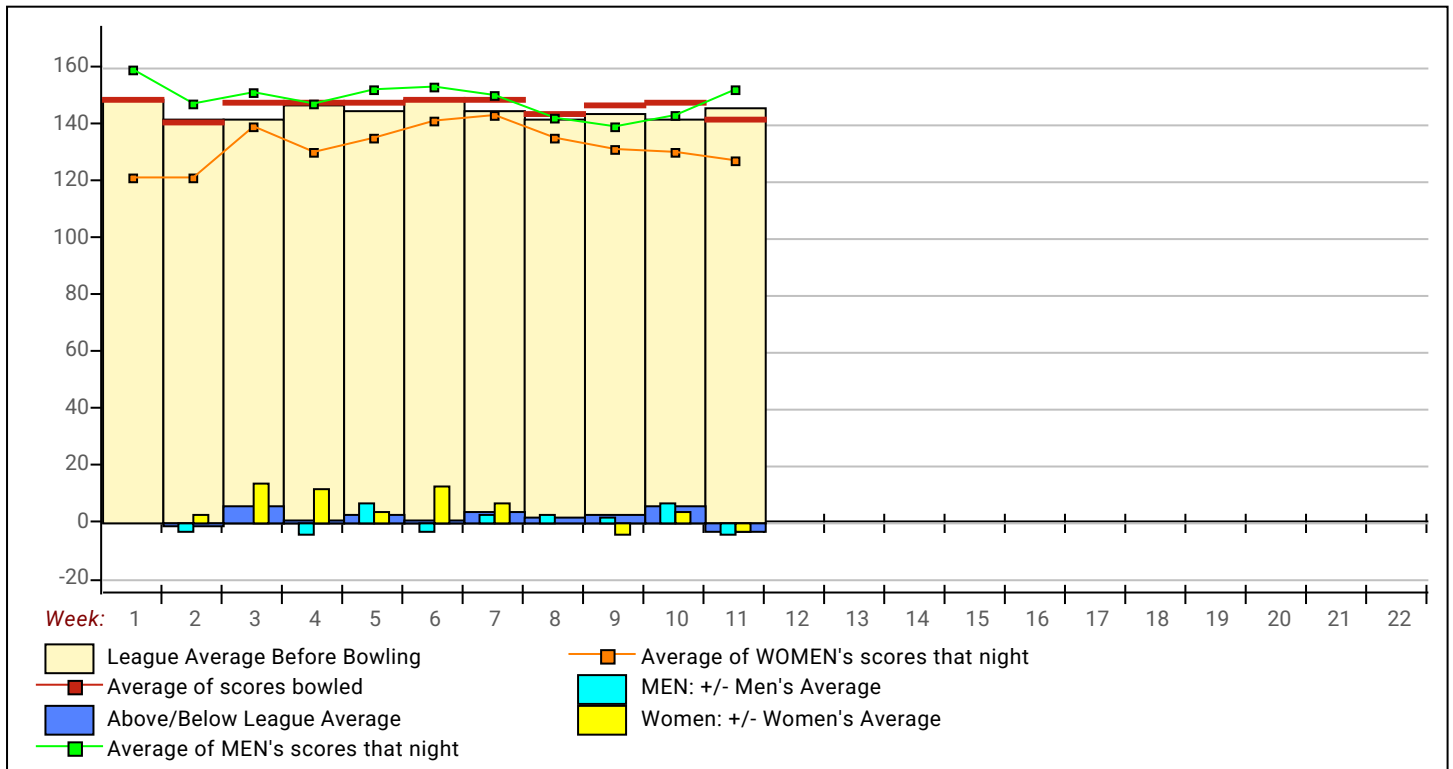

Bowling						To Raise	To Drop				HDCP		
ID #	Hand	Name	Avg HDCP	Pins	Gms	Avg +1	Avg -1	-1-	-2-	-3-	Total	Total	
11 - Split Happens													
61		Josh Newton (547)	144	59	3472	24	443	415	105	116	141	362	527
59		Craig Newton (548)	152	52	914	6	463	453				0	0
20		Dawn Eggett (612)	152	52	3663	24	468	440	133	138	134	405	552
23		Leo Jackson (498)	90	108	542	6	277	267				0	0

12 - BYE

Temporary Substitutes Division 1: Division1

Men Division 1: Division1

Name	Avg HDCP		Pins Gms		High Game	High Sers	HDCP Game	HDCP Sers	-1-	-2-	-3-	Total	HDCP Total
Jess Ambler (214)	187	20	1124	6	221	568	243	634				0	0
Kevin Croft (37)	181	26	545	3	194	545	220	623				0	0
Nick Davies (417)	153	51	918	6	169	481	214	616				0	0
Andy McPhun (147)	0	0	0	0	0	0						0	0
Allan Walshaw (494)	191	17	573	3	214	573	231	624				0	0

Women Division 1: Division1

Name	Avg HDCP		Pins Gms		High Game	High Sers	HDCP Game	HDCP Sers	-1-	-2-	-3-	Total	HDCP Total
Bev Day (405)	0	0	0	0	0	0						0	0
Jac Eggett (537)	146	57	438	3	159	438	216	609				0	0

Boys Division 1: Division1

Name	Avg HDCP		Pins Gms		High Game	High Sers	HDCP Game	HDCP Sers	-1-	-2-	-3-	Total	HDCP Total
Russell Day (441)	0	0	0	0	0	0						0	0
Leo Jackson (498)	0	0	0	0	0	0						0	0

Girls Division 1: Division1

Name	Avg HDCP		Pins Gms		High Game	High Sers	HDCP Game	HDCP Sers	-1-	-2-	-3-	Total	HDCP Total
Amelia TK (450)	146	57	881	6	173	468	221	612	137	125	151	413	557

League Average Week-by-Week