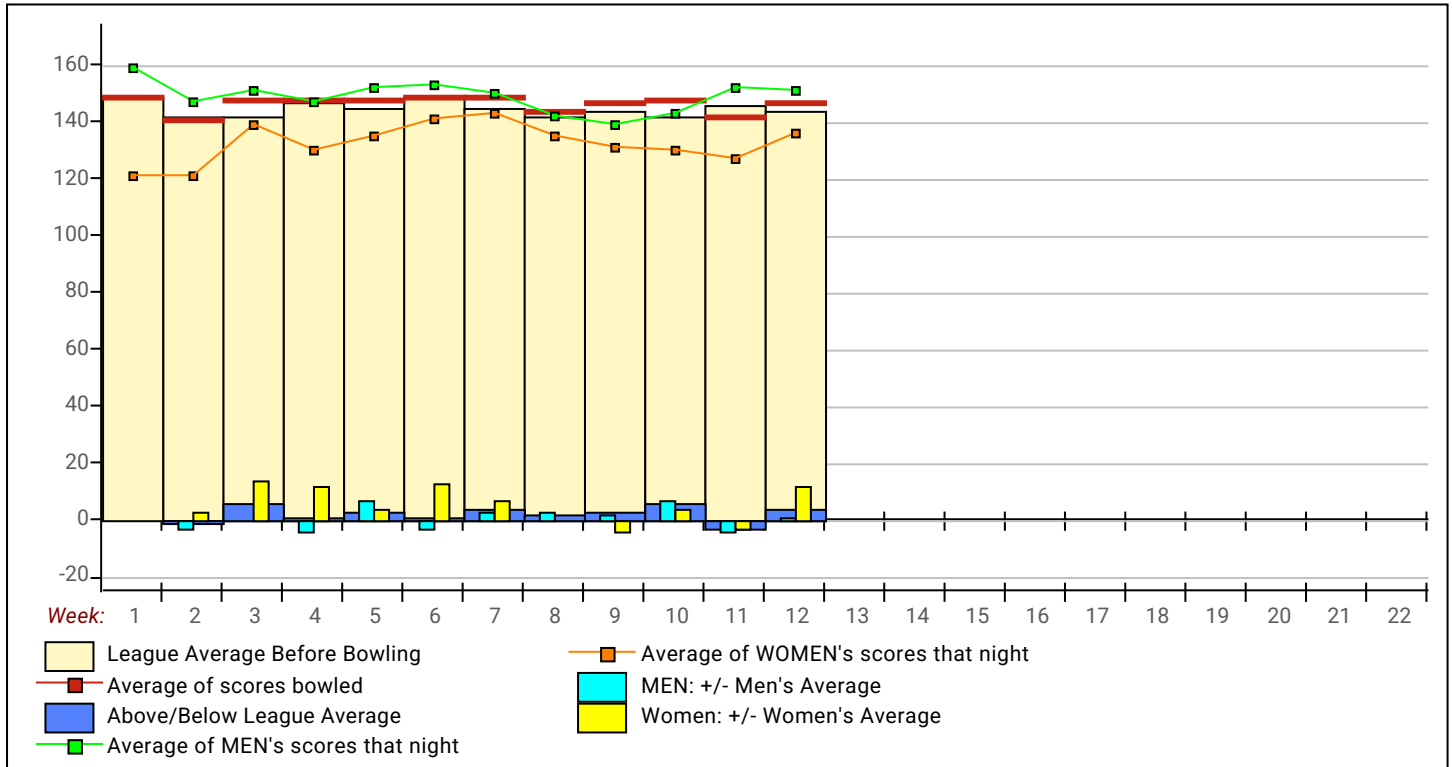

Bowling						To Raise	To Drop				HDCP		
ID #	Hand	Name	Avg HDCP	Pins	Gms	Avg +1	Avg -1	-1-	-2-	-3-	Total	Total	
11 - Split Happens													
61		Josh Newton (547)	144	59	3910	27	440	409	152	154	132	438	615
59		Craig Newton (548)	145	58	1307	9	445	432	122	140	131	393	549
20		Dawn Eggett (612)	152	52	3663	24	468	440				0	0
23		Leo Jackson (498)	90	108	542	6	277	267				0	0

12 - BYE

Temporary Substitutes Division 1: Division1

Men Division 1: Division1

Name	Avg HDCP		Pins		Gms	High Game	High Sers	HDCP Game	HDCP Sers	-1-	-2-	-3-	Total	HDCP Total
Jess Ambler (214)	187	20	1124	6	221	568	243	634					0	0
Kevin Croft (37)	181	26	545	3	194	545	220	623					0	0
Nick Davies (417)	153	51	918	6	169	481	214	616					0	0
Andy McPhun (147)	0	0	0	0	0	0							0	0
Ron Pickup (687)	105	94	950	9	138	390	243	705					0	0
Allan Walshaw (494)	191	17	573	3	214	573	231	624					0	0

Women Division 1: Division1

Name	Avg HDCP		Pins		Gms	High Game	High Sers	HDCP Game	HDCP Sers	-1-	-2-	-3-	Total	HDCP Total
Bev Day (405)	0	0	0	0	0	0							0	0
Jac Eggett (537)	146	57	438	3	159	438	216	609					0	0

Boys Division 1: Division1

Name	Avg HDCP		Pins		Gms	High Game	High Sers	HDCP Game	HDCP Sers	-1-	-2-	-3-	Total	HDCP Total
Russell Day (441)	0	0	0	0	0	0							0	0
Leo Jackson (498)	0	0	0	0	0	0							0	0

Girls Division 1: Division1

Name	Avg HDCP		Pins		Gms	High Game	High Sers	HDCP Game	HDCP Sers	-1-	-2-	-3-	Total	HDCP Total
Amelia TK (450)	146	57	881	6	173	468	221	612					0	0

League Average Week-by-Week