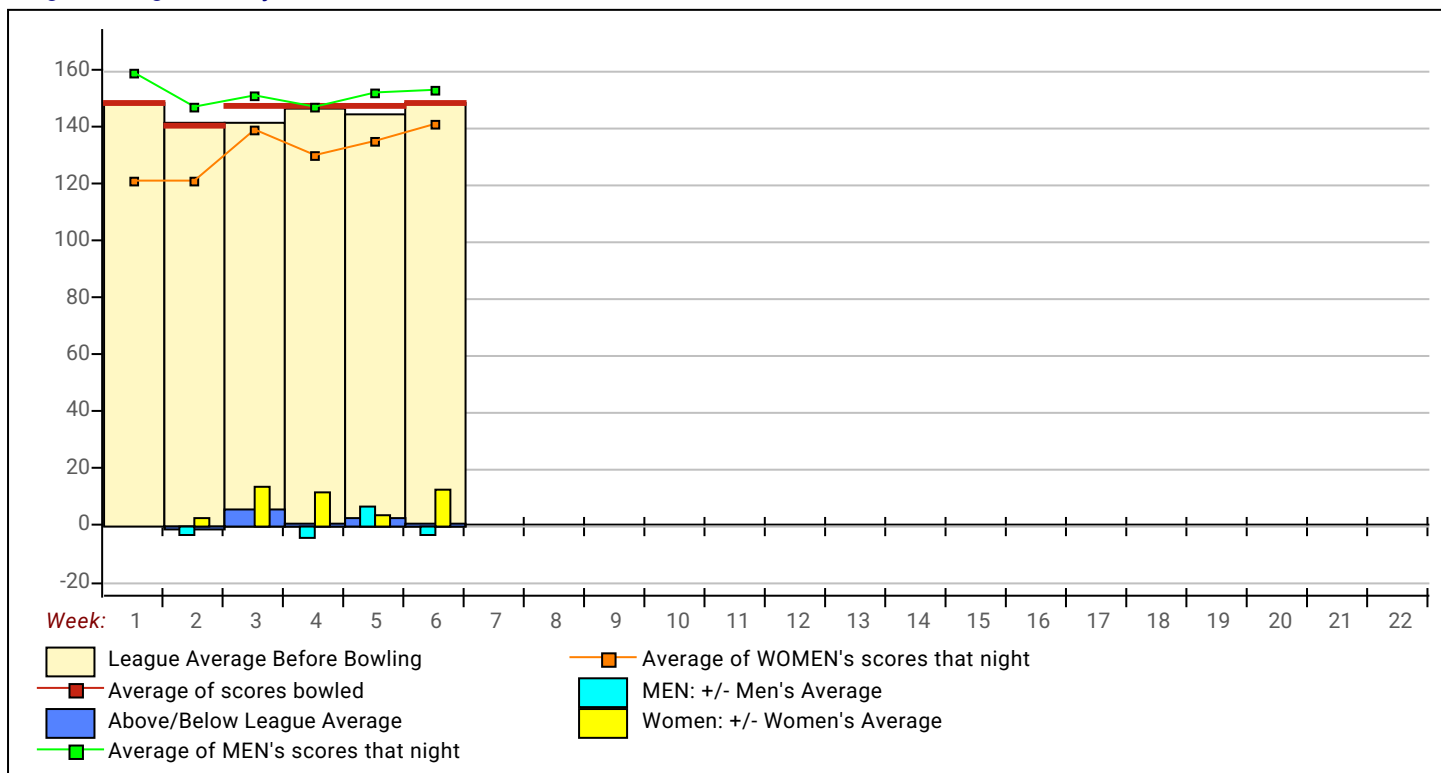

Bowling					To Raise	To Drop				HDCP		
ID #	Hand	Name	Avg HDCP	Pins	Gms	Avg +1	Avg -1	-1-	-2-	-3-	Total	Total
11 - Split Happens												
61		Josh Newton (547)	145	58	2181	15	447	428			0	0
59		Craig Newton (548)	141	62	423	3	429	422			0	0
20		Dawn Eggett (612)	154	50	1853	12	472	456	165	162	123	450 597
23		Leo Jackson (498)	87	110	261	3	267	260	95	87	79	261 591

12 - BYE

Temporary Substitutes Division 1: Division1

Men Division 1: Division1

Name	Avg HDCP	Pins	Gms	High Game	High Sers	HDCP Game	HDCP Sers	-1-	-2-	-3-	Total	HDCP Total
Jess Ambler (214)	187	20	1124	6	221	568	243	634	156	210	202	568 634
Kevin Croft (37)	181	26	545	3	194	545	220	623			0	0
Andy McPhun (147)	0	0	0	0	0	0					0	0
Allan Walshaw (494)	191	17	573	3	214	573	231	624			0	0

Women Division 1: Division1

Name	Avg HDCP	Pins	Gms	High Game	High Sers	HDCP Game	HDCP Sers	-1-	-2-	-3-	Total	HDCP Total
Bev Day (405)	0	0	0	0	0						0	0
Jac Eggett (537)	0	0	0	0	0						0	0

Boys Division 1: Division1

Name	Avg HDCP	Pins	Gms	High Game	High Sers	HDCP Game	HDCP Sers	-1-	-2-	-3-	Total	HDCP Total
Russell Day (441)	0	0	0	0	0						0	0
Leo Jackson (498)	0	0	0	0	0						0	0

Girls Division 1: Division1

Name	Avg HDCP	Pins	Gms	High Game	High Sers	HDCP Game	HDCP Sers	-1-	-2-	-3-	Total	HDCP Total
Amelia TK (450)	156	48	468	3	173	468	221	612	150	145	173	468 612

League Average Week-by-Week