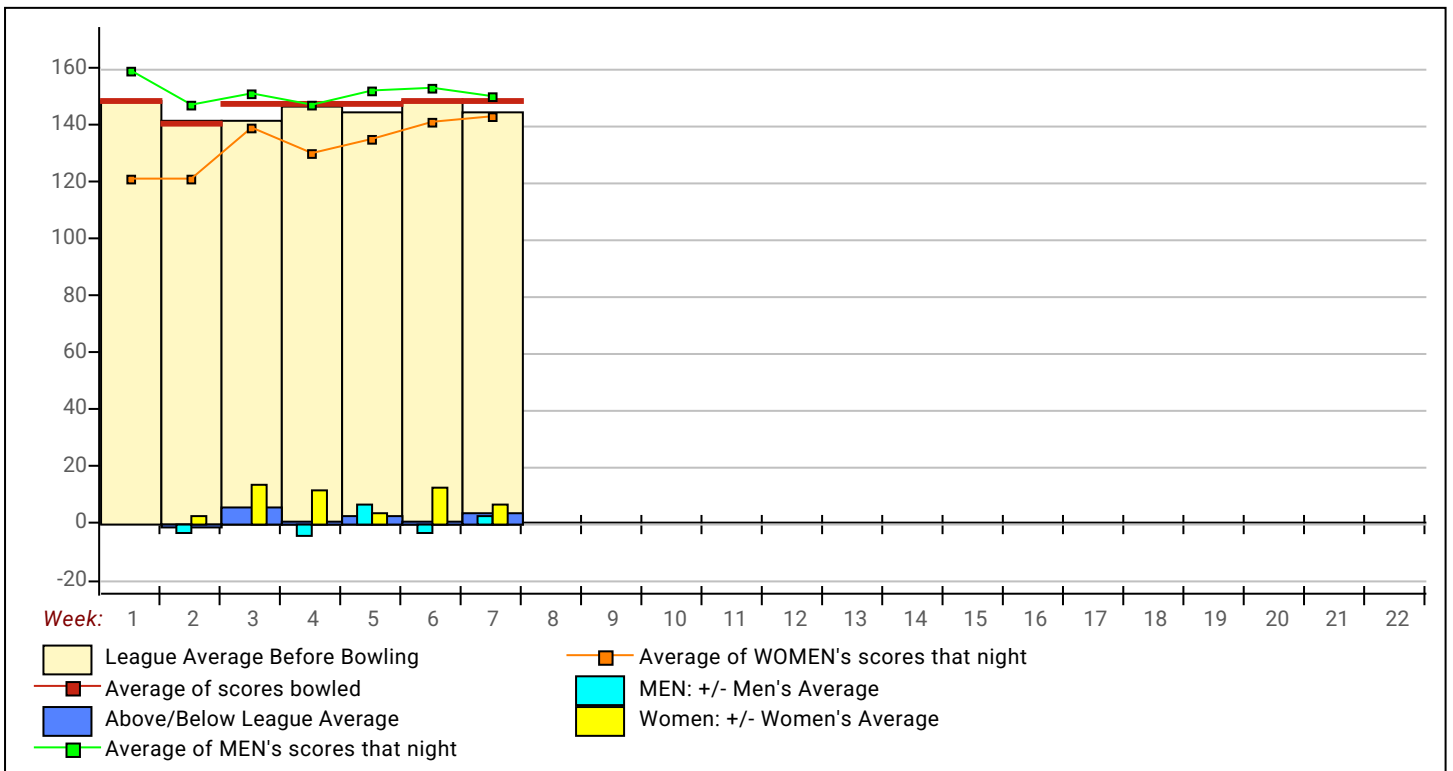

Bowling					To Raise	To Drop				HDCP		
ID #	Hand	Name	Avg HDCP	Pins	Gms	Avg +1	Avg -1	-1-	-2-	-3-	Total	Total
11 - Split Happens												
61		Josh Newton (547)	145	58	2181	15	447				0	0
59		Craig Newton (548)	141	62	423	3	429				0	0
20		Dawn Eggett (612)	152	52	2280	15	474	147	167	113	427	577
23		Leo Jackson (498)	87	110	261	3	267				0	0

12 - BYE

Temporary Substitutes Division 1: Division1

Men Division 1: Division1

Name	Avg HDCP		Pins		Gms	High Game	High Sers	HDCP Game	HDCP Sers	-1-	-2-	-3-	Total	HDCP Total
Jess Ambler (214)	187	20	1124	6	221	568	243	634					0	0
Kevin Croft (37)	181	26	545	3	194	545	220	623					0	0
Andy McPhun (147)	0	0	0	0	0	0							0	0
Allan Walshaw (494)	191	17	573	3	214	573	231	624					0	0

Women Division 1: Division1

Name	Avg HDCP		Pins		Gms	High Game	High Sers	HDCP Game	HDCP Sers	-1-	-2-	-3-	Total	HDCP Total
Bev Day (405)	0	0	0	0	0	0							0	0
Jac Eggett (537)	146	57	438	3	159	438	216	609	143	159	136	438	609	

Boys Division 1: Division1

Name	Avg HDCP		Pins		Gms	High Game	High Sers	HDCP Game	HDCP Sers	-1-	-2-	-3-	Total	HDCP Total
Russell Day (441)	0	0	0	0	0	0							0	0
Leo Jackson (498)	0	0	0	0	0	0							0	0

Girls Division 1: Division1

Name	Avg HDCP		Pins		Gms	High Game	High Sers	HDCP Game	HDCP Sers	-1-	-2-	-3-	Total	HDCP Total
Amelia TK (450)	156	48	468	3	173	468	221	612					0	0

League Average Week-by-Week