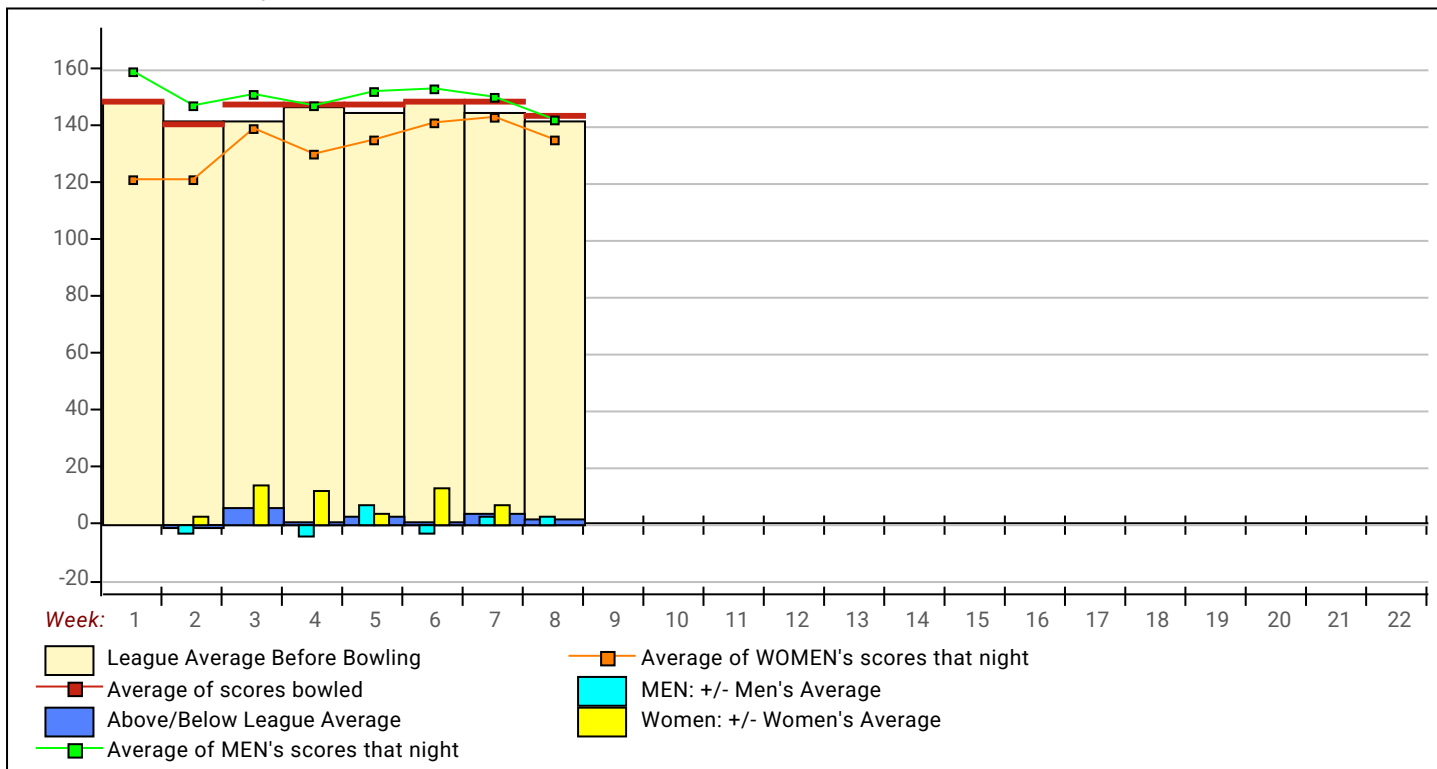

Bowling					To Raise	To Drop				HDCP		
ID #	Hand	Name	Avg HDCP	Pins	Gms	Avg +1	Avg -1	-1-	-2-	-3-	Total	Total
11 - Split Happens												
61		Josh Newton (547)	145	58	2181	15	447				0	0
59		Craig Newton (548)	141	62	423	3	429				0	0
20		Dawn Eggett (612)	153	51	2754	18	480	146	156	172	474	630
23		Leo Jackson (498)	90	108	542	6	277	103	66	112	281	611

12 - BYE

Temporary Substitutes Division 1: Division1

Men Division 1: Division1

Name	Avg HDCP		Pins		Gms	High Game	High Sers	HDCP Game	HDCP Sers	-1-	-2-	-3-	Total	HDCP Total
Jess Ambler (214)	187	20	1124	6	221	568	243	634					0	0
Kevin Croft (37)	181	26	545	3	194	545	220	623					0	0
Nick Davies (417)	153	51	918	6	169	481	214	616					0	0
Andy McPhun (147)	0	0	0	0	0	0							0	0
Ron Pickup (687)	92	106	276	3	109	276	215	594	109	74	93	276	594	
Allan Walshaw (494)	191	17	573	3	214	573	231	624					0	0

Women Division 1: Division1

Name	Avg HDCP		Pins		Gms	High Game	High Sers	HDCP Game	HDCP Sers	-1-	-2-	-3-	Total	HDCP Total
Bev Day (405)	0	0	0	0	0	0							0	0
Jac Eggett (537)	146	57	438	3	159	438	216	609					0	0

Boys Division 1: Division1

Name	Avg HDCP		Pins		Gms	High Game	High Sers	HDCP Game	HDCP Sers	-1-	-2-	-3-	Total	HDCP Total
Russell Day (441)	0	0	0	0	0	0							0	0
Leo Jackson (498)	0	0	0	0	0	0							0	0

Girls Division 1: Division1

Name	Avg HDCP		Pins		Gms	High Game	High Sers	HDCP Game	HDCP Sers	-1-	-2-	-3-	Total	HDCP Total
Amelia TK (450)	156	48	468	3	173	468	221	612					0	0

League Average Week-by-Week