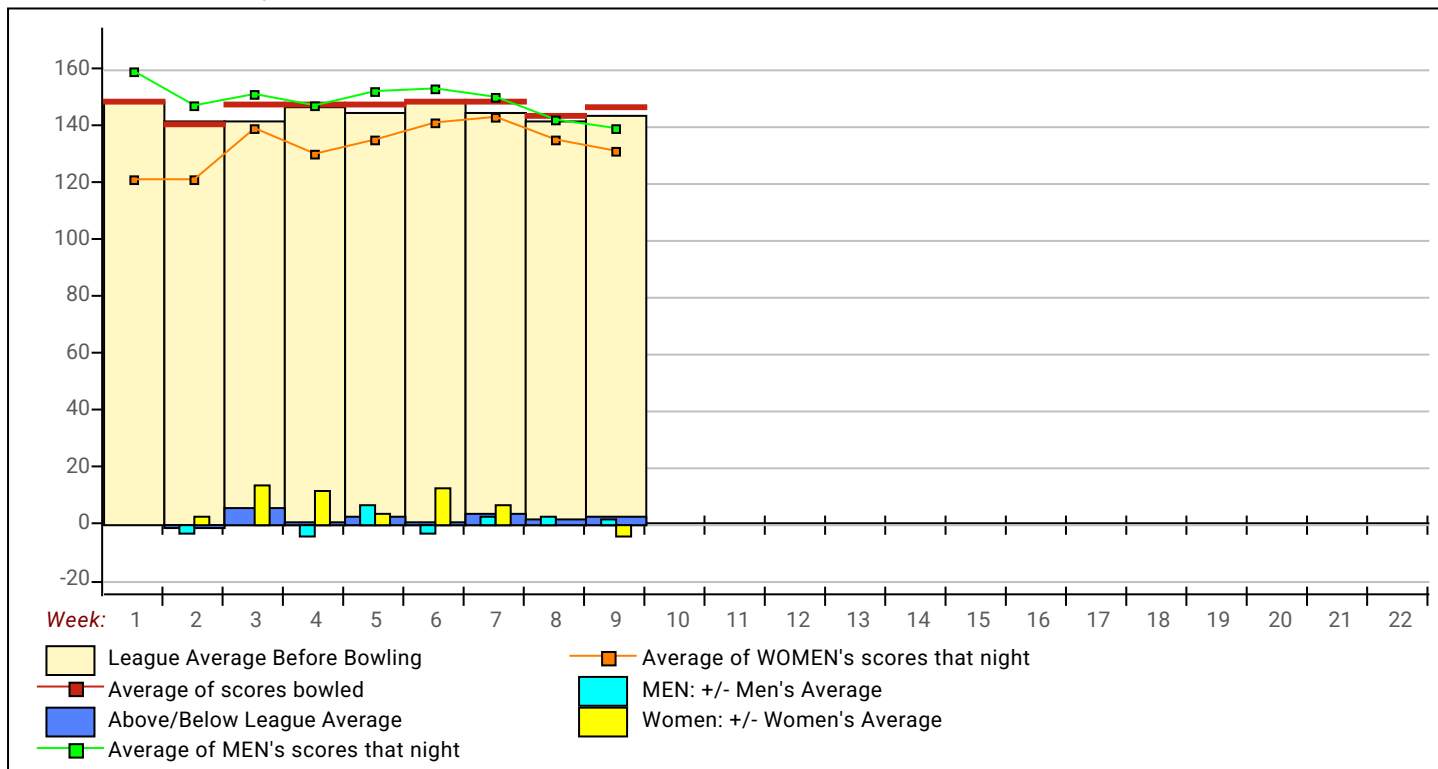

Bowling					To Raise	To Drop				HDCP			
ID #	Hand	Name	Avg HDCP	Pins	Gms	Avg +1	Avg -1	-1-	-2-	-3-	Total	Total	
11 - Split Happens													
61		Josh Newton (547)	145	58	2610	18	456	434	148	172	109	429	603
59		Craig Newton (548)	141	62	423	3	429	422				0	0
20		Dawn Eggett (612)	155	49	3258	21	486	461	154	157	193	504	657
23		Leo Jackson (498)	90	108	542	6	277	267				0	0

12 - BYE

Temporary Substitutes Division 1: Division1

Men Division 1: Division1

Name	Avg HDCP		Pins		Gms	High Game	High Sers	HDCP Game	HDCP Sers	-1-	-2-	-3-	Total	HDCP Total
Jess Ambler (214)	187	20	1124	6	221	568	243	634					0	0
Kevin Croft (37)	181	26	545	3	194	545	220	623					0	0
Nick Davies (417)	153	51	918	6	169	481	214	616					0	0
Andy McPhun (147)	0	0	0	0	0	0							0	0
Ron Pickup (687)	93	105	560	6	109	284	215	602	106	81	97	284	602	
Allan Walshaw (494)	191	17	573	3	214	573	231	624					0	0

Women Division 1: Division1

Name	Avg HDCP		Pins		Gms	High Game	High Sers	HDCP Game	HDCP Sers	-1-	-2-	-3-	Total	HDCP Total
Bev Day (405)	0	0	0	0	0	0							0	0
Jac Eggett (537)	146	57	438	3	159	438	216	609					0	0

Boys Division 1: Division1

Name	Avg HDCP		Pins		Gms	High Game	High Sers	HDCP Game	HDCP Sers	-1-	-2-	-3-	Total	HDCP Total
Russell Day (441)	0	0	0	0	0	0							0	0
Leo Jackson (498)	0	0	0	0	0	0							0	0

Girls Division 1: Division1

Name	Avg HDCP		Pins		Gms	High Game	High Sers	HDCP Game	HDCP Sers	-1-	-2-	-3-	Total	HDCP Total
Amelia TK (450)	156	48	468	3	173	468	221	612					0	0

League Average Week-by-Week