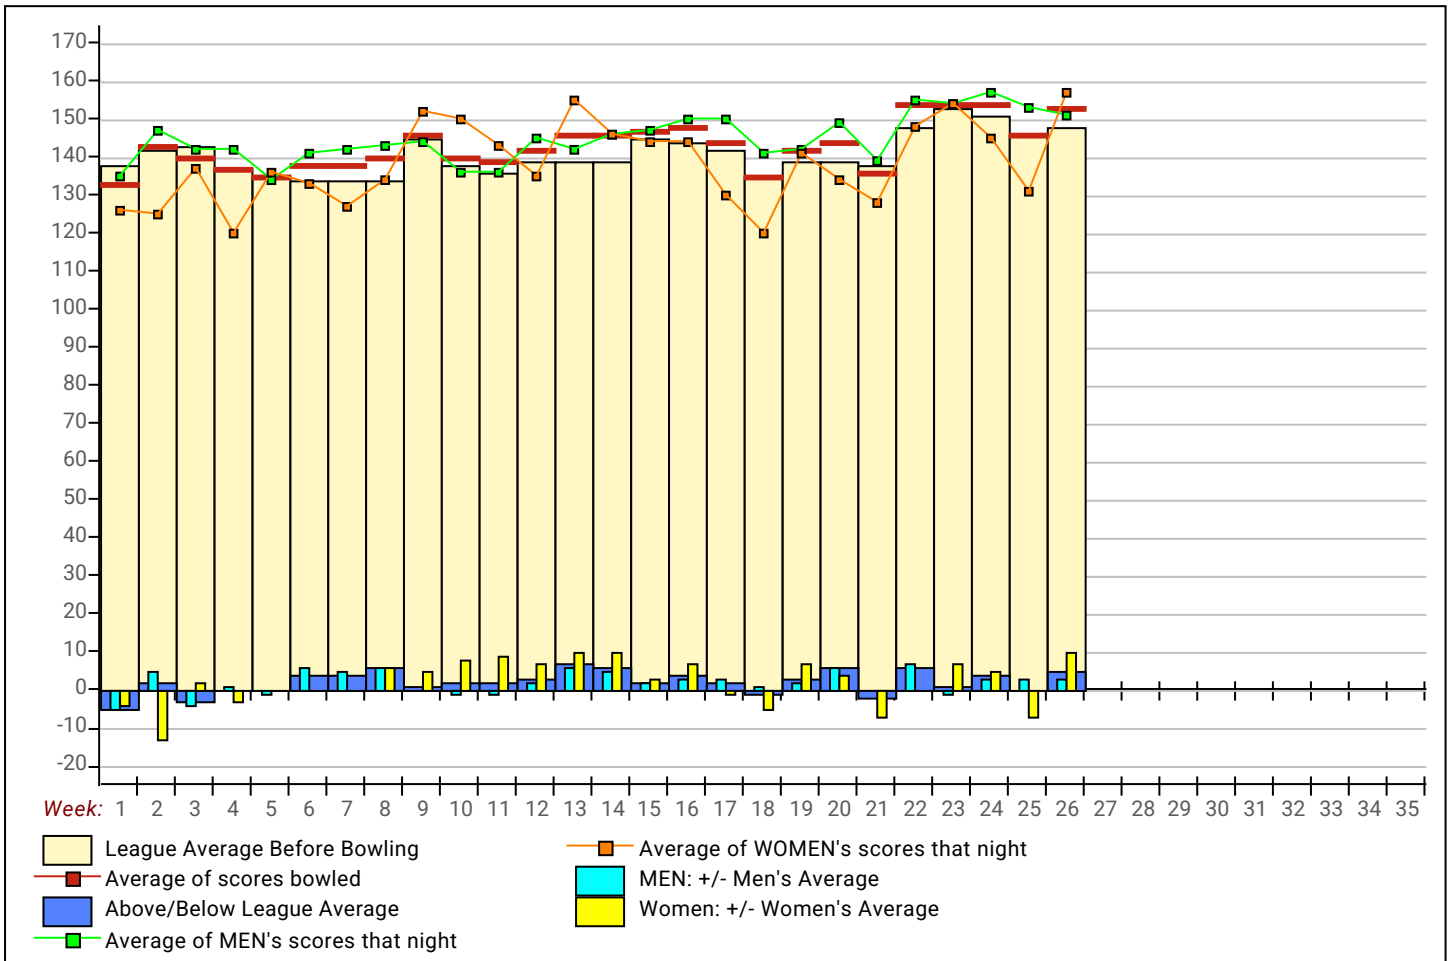

Name	Avg HDCP		Pins	Gms	High Game	High Sers	HDCP Game	HDCP Sers	-1-	-2-	-3-	Total	HDCP Total
Pete Cooper (59)	0	0	0	0	0	0						0	0
Kev Croft 2 (271)	0	0	0	0	0	0						0	0
John Eggett (45)	199	15	599	3	203	599	218	644				0	0
Lee Fawbert(488)	199	15	1199	6	247	652	249	658				0	0
Mal Grainger (554)	104	80	5984	57	155	387	235	627				0	0
Mal Grainger 2	106	80	638	6	146	356	226	596				0	0
T H(669)	130	67	784	6	168	441	247	678				0	0
Simon Jones (667)	106	80	320	3	120	320	200	560				0	0
Aaron Kitson (620)	139	60	1675	12	177	470	242	665				0	0
Aaron Kitson 2 (662)	140	60	843	6	157	424	214	599				0	0
John Macdonald (661)	108	80	652	6	134	349	212	583				0	0
Carl Medd(621)	177	32	531	3	202	531	234	627				0	0
Rob Pontin (72)	0	0	0	0	0	0						0	0
Darren Smith (416)	140	60	840	6	178	466	238	646				0	0
Darren Smith 2 (623)	152	51	457	3	195	457	257	643				0	0
Steve Smy 2 (563)	124	72	745	6	163	388	238	613				0	0
George Thomas(666)	127	69	2300	18	182	431	248	629				0	0
Simon Two(680)	153	50	1384	9	183	471	246	664				0	0
Bob Wilmot2 (674)	130	67	652	5	157	364	215	547				0	0
Ollie Wood 2 (423)	161	44	2416	15	203	549	249	687	189	185	169	543	669
Martyn Wood2 (169)	143	57	429	3	177	429	257	669				0	0

Women Division 1: Division1

Name	Avg HDCP		Pins	Gms	High Game	High Sers	HDCP Game	HDCP Sers	-1-	-2-	-3-	Total	HDCP Total
Kal blank(681)	0	0	0	0	0	0						0	0
Kel blank(681)	87	80	261	3	109	261	189	501				0	0
Caz Hornsby (633)	101	80	610	6	118	317	198	557				0	0
Michelle Kirkby (601)	0	0	0	0	0	0						0	0
Sarah Kitson (626)	0	0	0	0	0	0						0	0
Sue Lawton 2 (402)	141	59	2117	15	168	462	235	633				0	0
Suzanne Ryan(683)	98	80	591	6	138	362	213	587				0	0

League Average Week-by-Week