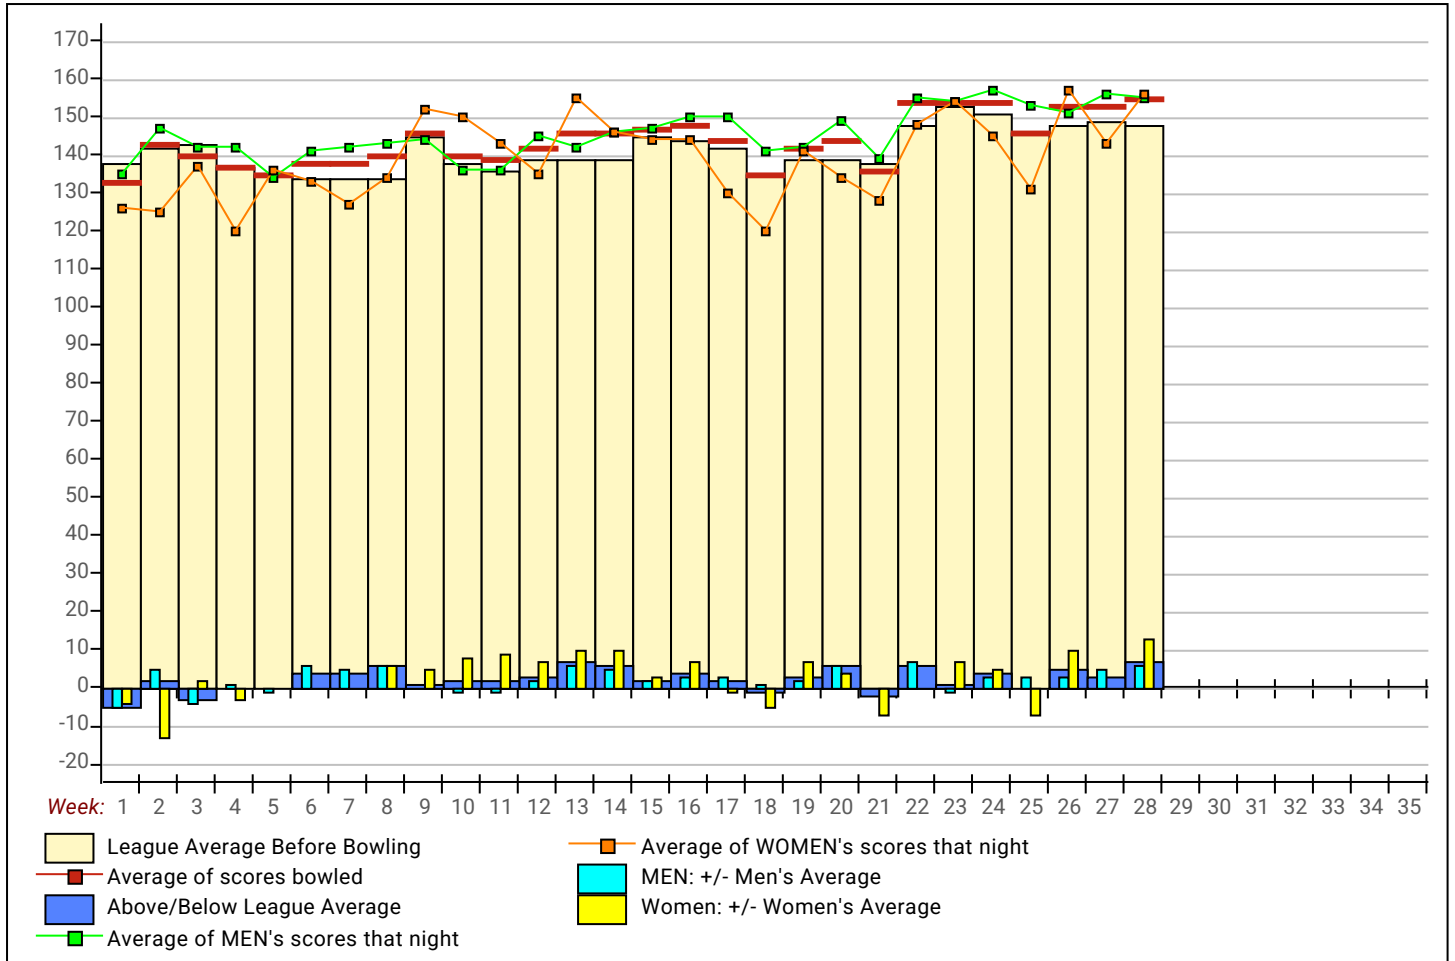

Name	Avg HDCP		Pins	Gms	High Game	High Sers	HDCP Game	HDCP Sers	-1-	-2-	-3-	Total	HDCP Total
John Macdonald (661)	108	80	652	6	134	349	212	583				0	0
Carl Medd(621)	196	18	1177	6	226	646	258	742				0	0
Rob Pontin (72)	0	0	0	0	0	0						0	0
Darren Smith (416)	140	60	840	6	178	466	238	646				0	0
Darren Smith 2 (623)	152	51	457	3	195	457	257	643				0	0
Steve Smy 2 (563)	124	72	745	6	163	388	238	613				0	0
George Thomas(666)	127	69	2300	18	182	431	248	629				0	0
Simon Two(680)	153	50	1384	9	183	471	246	664				0	0
Bob Wilmot2 (674)	130	67	652	5	157	364	215	547				0	0
Ollie Wood 2 (423)	158	46	2853	18	203	549	249	687	141	140	156	437	566
Martyn Wood2 (169)	143	57	429	3	177	429	257	669				0	0

Women Division 1: Division1

Name	Avg HDCP		Pins	Gms	High Game	High Sers	HDCP Game	HDCP Sers	-1-	-2-	-3-	Total	HDCP Total
Kal blank(681)	0	0	0	0	0	0						0	0
Kel blank(681)	87	80	261	3	109	261	189	501				0	0
Caz Hornsby (633)	101	80	610	6	118	317	198	557				0	0
Michelle Kirkby (601)	0	0	0	0	0	0						0	0
Sarah Kitson (626)	0	0	0	0	0	0						0	0
Sue Lawton 2 (402)	141	59	2117	15	168	462	235	633				0	0
Suzanne Ryan(683)	98	80	591	6	138	362	213	587				0	0

League Average Week-by-Week