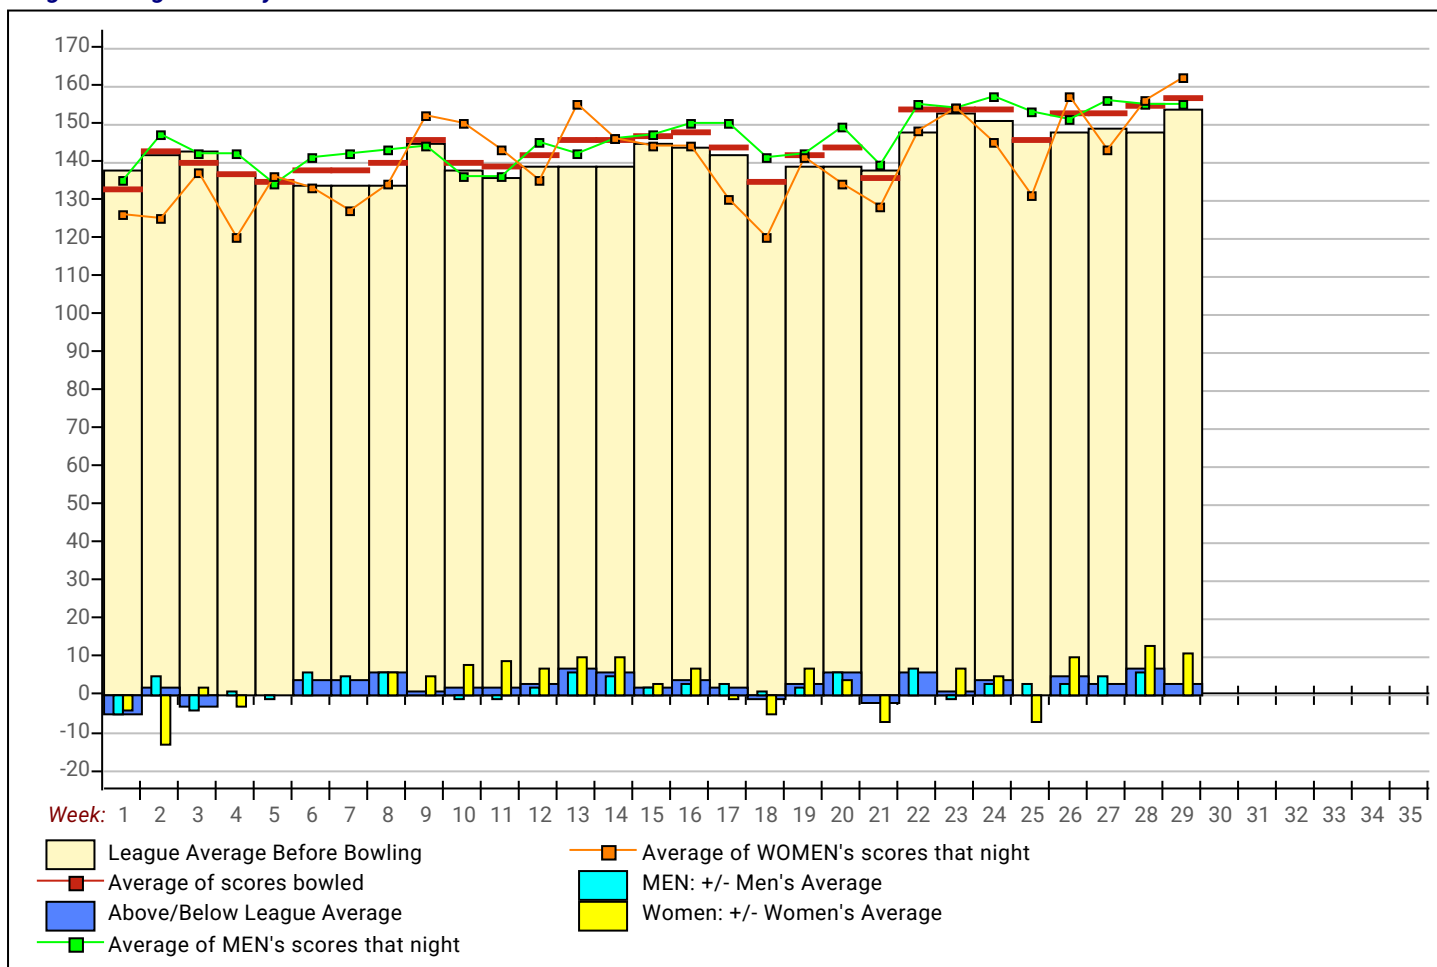

Name	Avg	HDCP	Pins	Gms	High Game	High Sers	HDCP Game	HDCP Sers	-1-	-2-	-3-	Total	HDCP Total
John Eggett (45)	199	15	599	3	203	599	218	644				0	0
Lee Fawbert(488)	186	25	2236	12	247	652	249	658	147	176	163	486	543
Mal Grainger (554)	104	80	5984	57	155	387	235	627				0	0
Mal Grainger 2	106	80	638	6	146	356	226	596				0	0
T H(669)	130	67	784	6	168	441	247	678				0	0
Simon Jones (667)	106	80	320	3	120	320	200	560				0	0
Aaron Kitson (620)	139	60	1675	12	177	470	242	665				0	0
Aaron Kitson 2 (662)	140	60	843	6	157	424	214	599				0	0
John Macdonald (661)	108	80	652	6	134	349	212	583				0	0
Carl Medd(621)	196	18	1177	6	226	646	258	742				0	0
Rob Pontin (72)	0	0	0	0	0	0						0	0
Darren Smith (416)	140	60	840	6	178	466	238	646				0	0
Darren Smith 2 (623)	152	51	457	3	195	457	257	643				0	0
Steve Smy 2 (563)	124	72	745	6	163	388	238	613				0	0
George Thomas(666)	127	69	2300	18	182	431	248	629				0	0
Simon Two(680)	153	50	1384	9	183	471	246	664				0	0
Bob Wilmot2 (674)	130	67	652	5	157	364	215	547				0	0
Ollie Wood 2 (423)	159	45	3345	21	203	549	249	687	155	178	159	492	621
Martyn Wood2 (169)	143	57	429	3	177	429	257	669				0	0

Women Division 1: Division 1

Name	Avg	HDCP	Pins	Gms	High Game	High Sers	HDCP Game	HDCP Sers	-1-	-2-	-3-	Total	HDCP Total
Kal blank(681)	0	0	0	0	0	0						0	0
Kel blank(681)	87	80	261	3	109	261	189	501				0	0
Caz Hornsby (633)	101	80	610	6	118	317	198	557				0	0
Michelle Kirkby (601)	0	0	0	0	0	0						0	0
Sarah Kitson (626)	0	0	0	0	0	0						0	0
Sue Lawton 2 (402)	141	59	2117	15	168	462	235	633				0	0
Suzanne Ryan(683)	98	80	591	6	138	362	213	587				0	0

League Average Week-by-Week